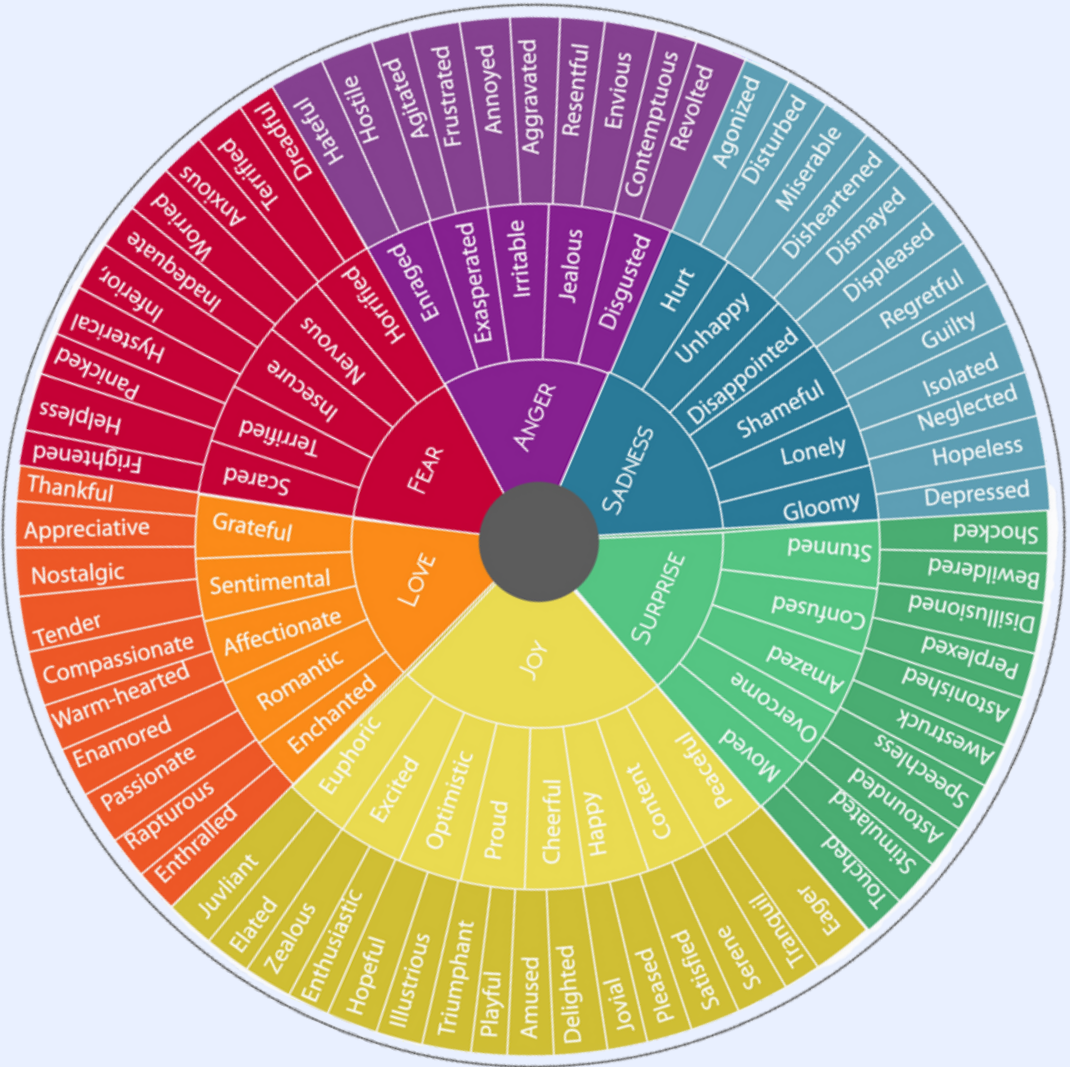

# The Feeling Wheel

Originally created by Dr. Gloria Willcox